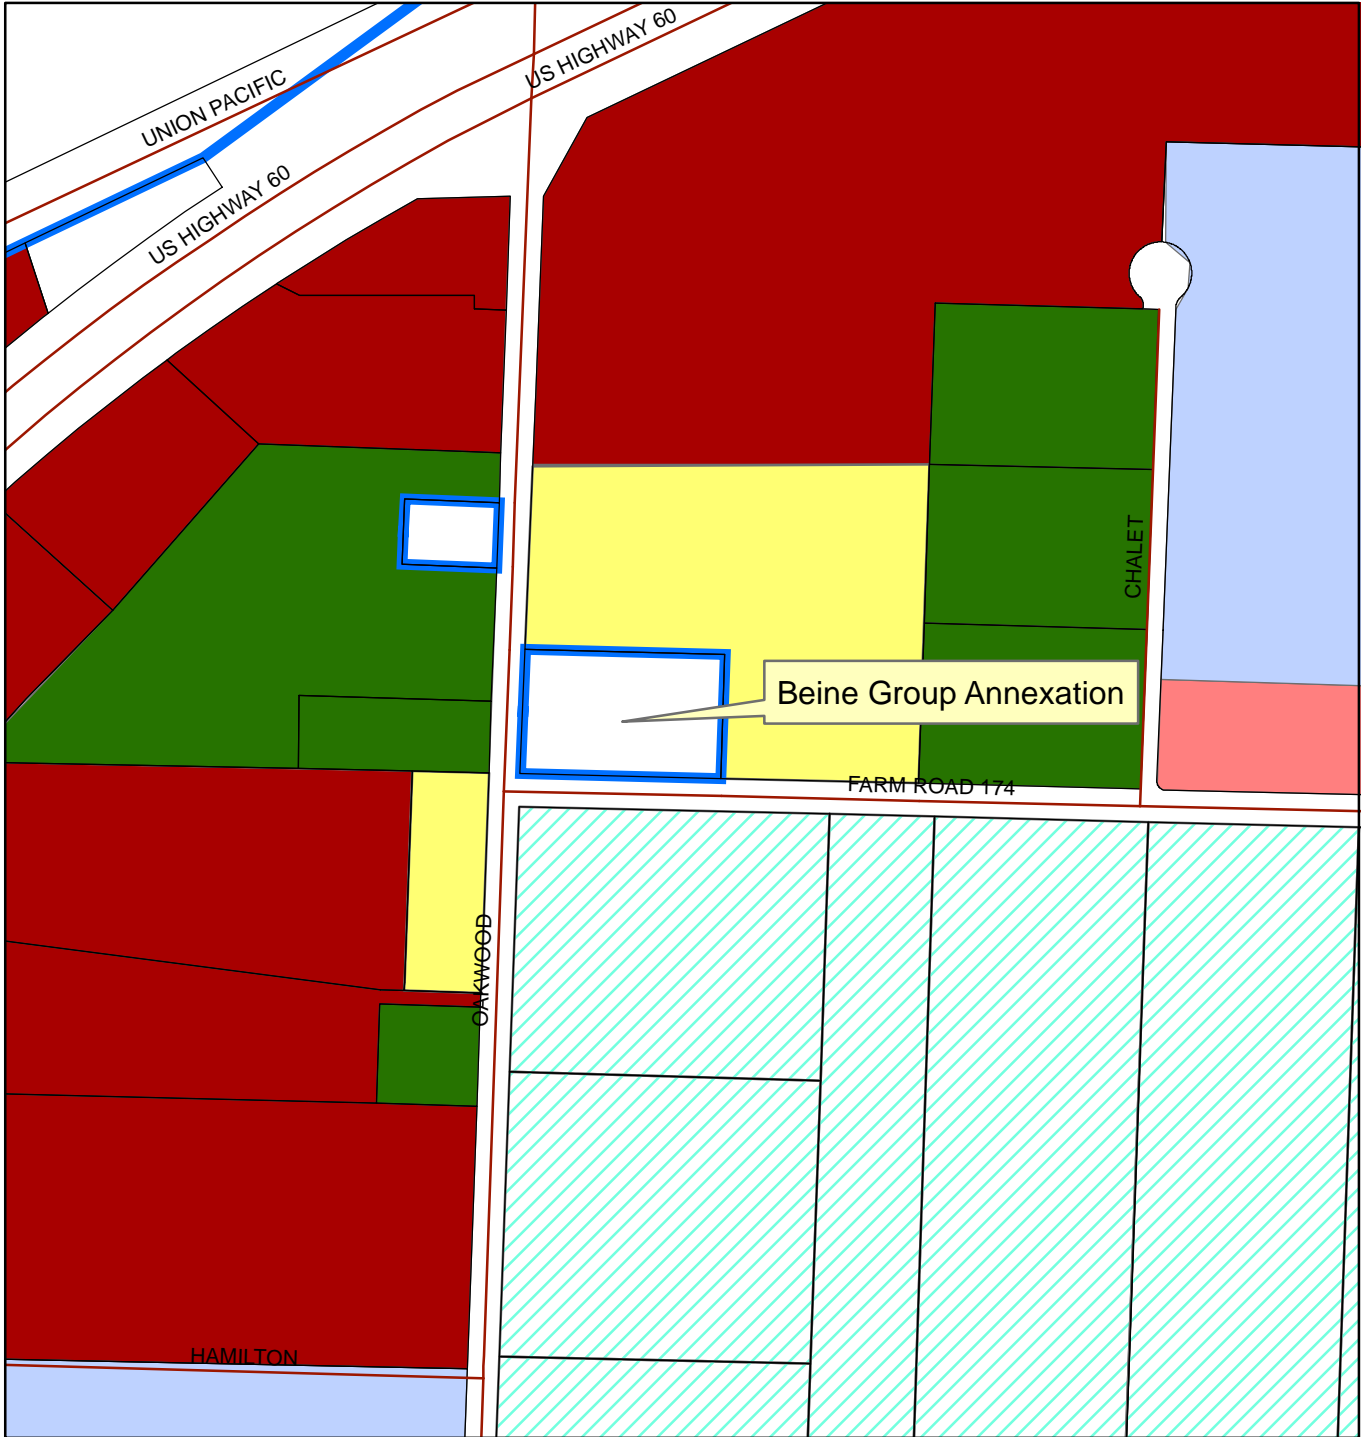

Beine Group Annexation

01506090120
 Feet

Legend

- | | | |
|---------------------|-----|----|
| City_Limit_Republic | R2 | M2 |
| AG | R3 | C1 |
| MH | C2 | M1 |
| PDD | R1L | |
| R1M | | |
| R1H | | |
| R1Z | | |