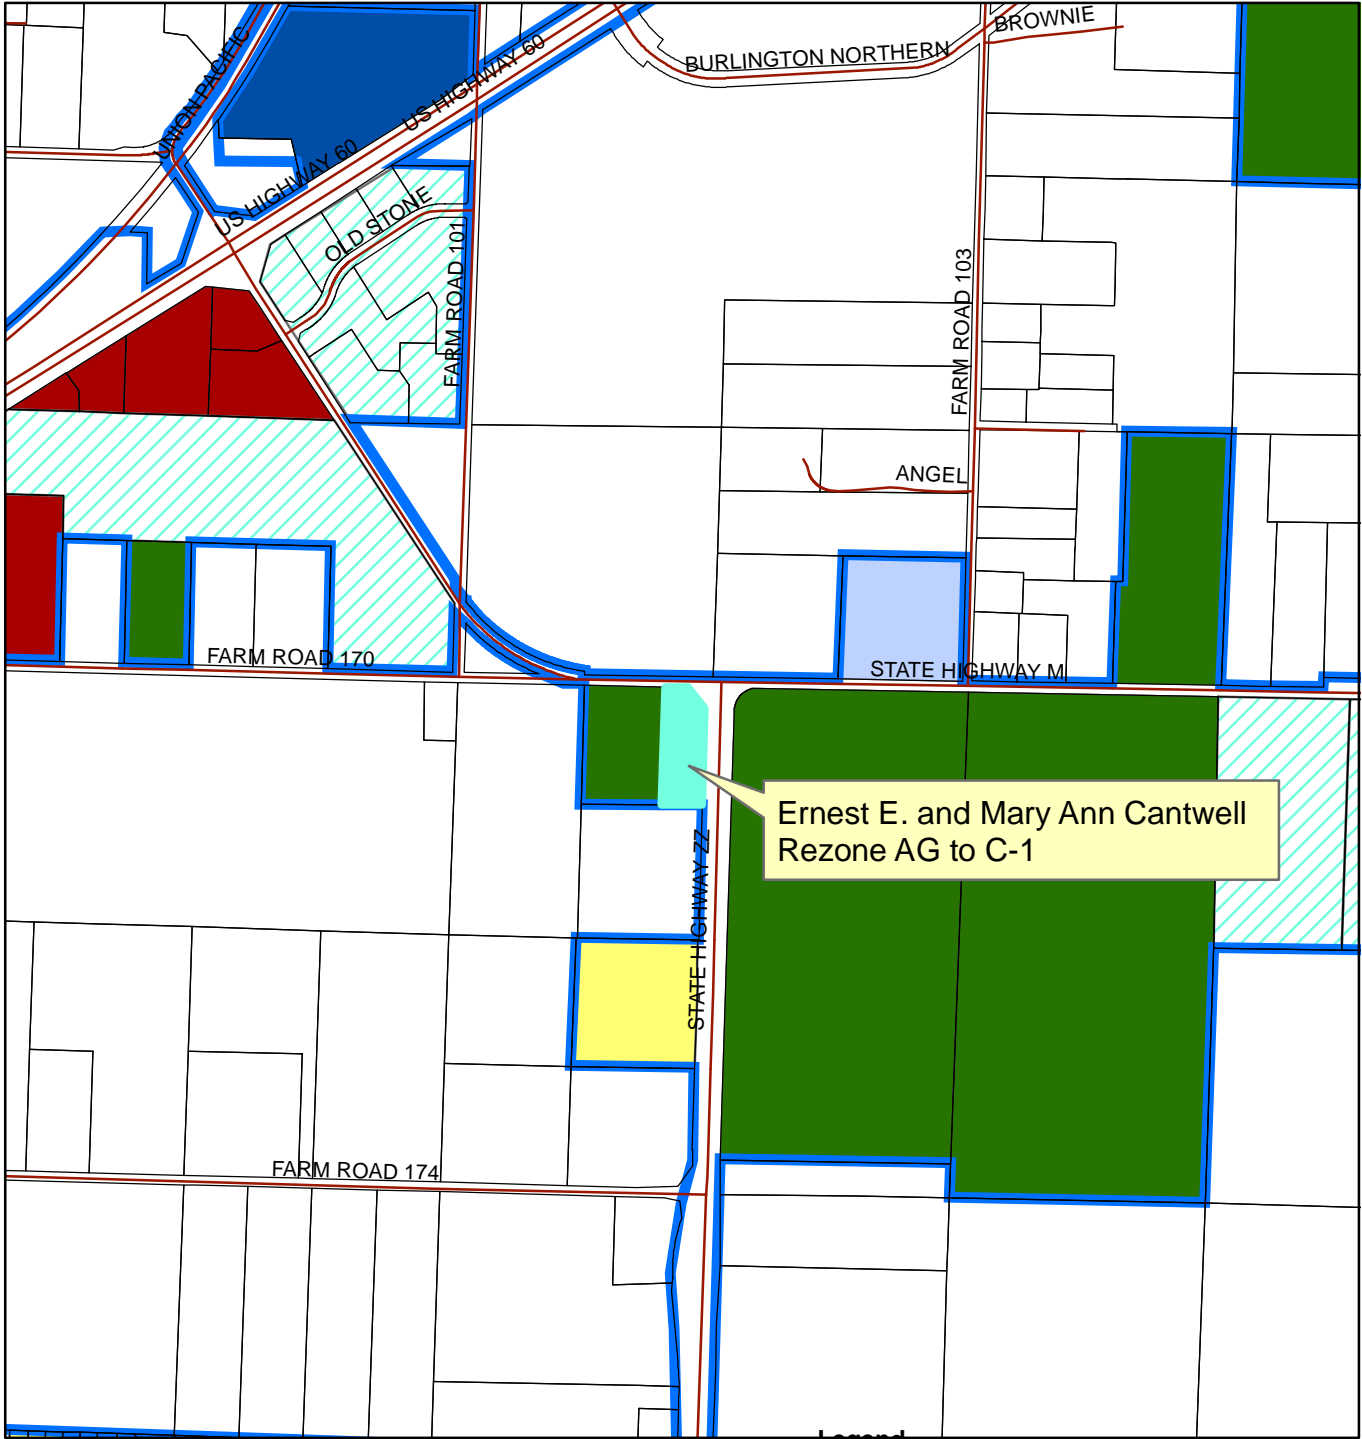

Cantwell Rezone 4200 Block S ST Hwy ZZ

Legend

- | | | |
|--|--|--|
| Misc_5 | R2 | M2 |
| City_Limit_Republic | R3 | |
| AG | C1 | |
| MH | C2 | |
| PDD | M1 | |
| R1L | | |
| R1M | | |
| R1H | | |
| R1Z | | |

01506090120
 Feet