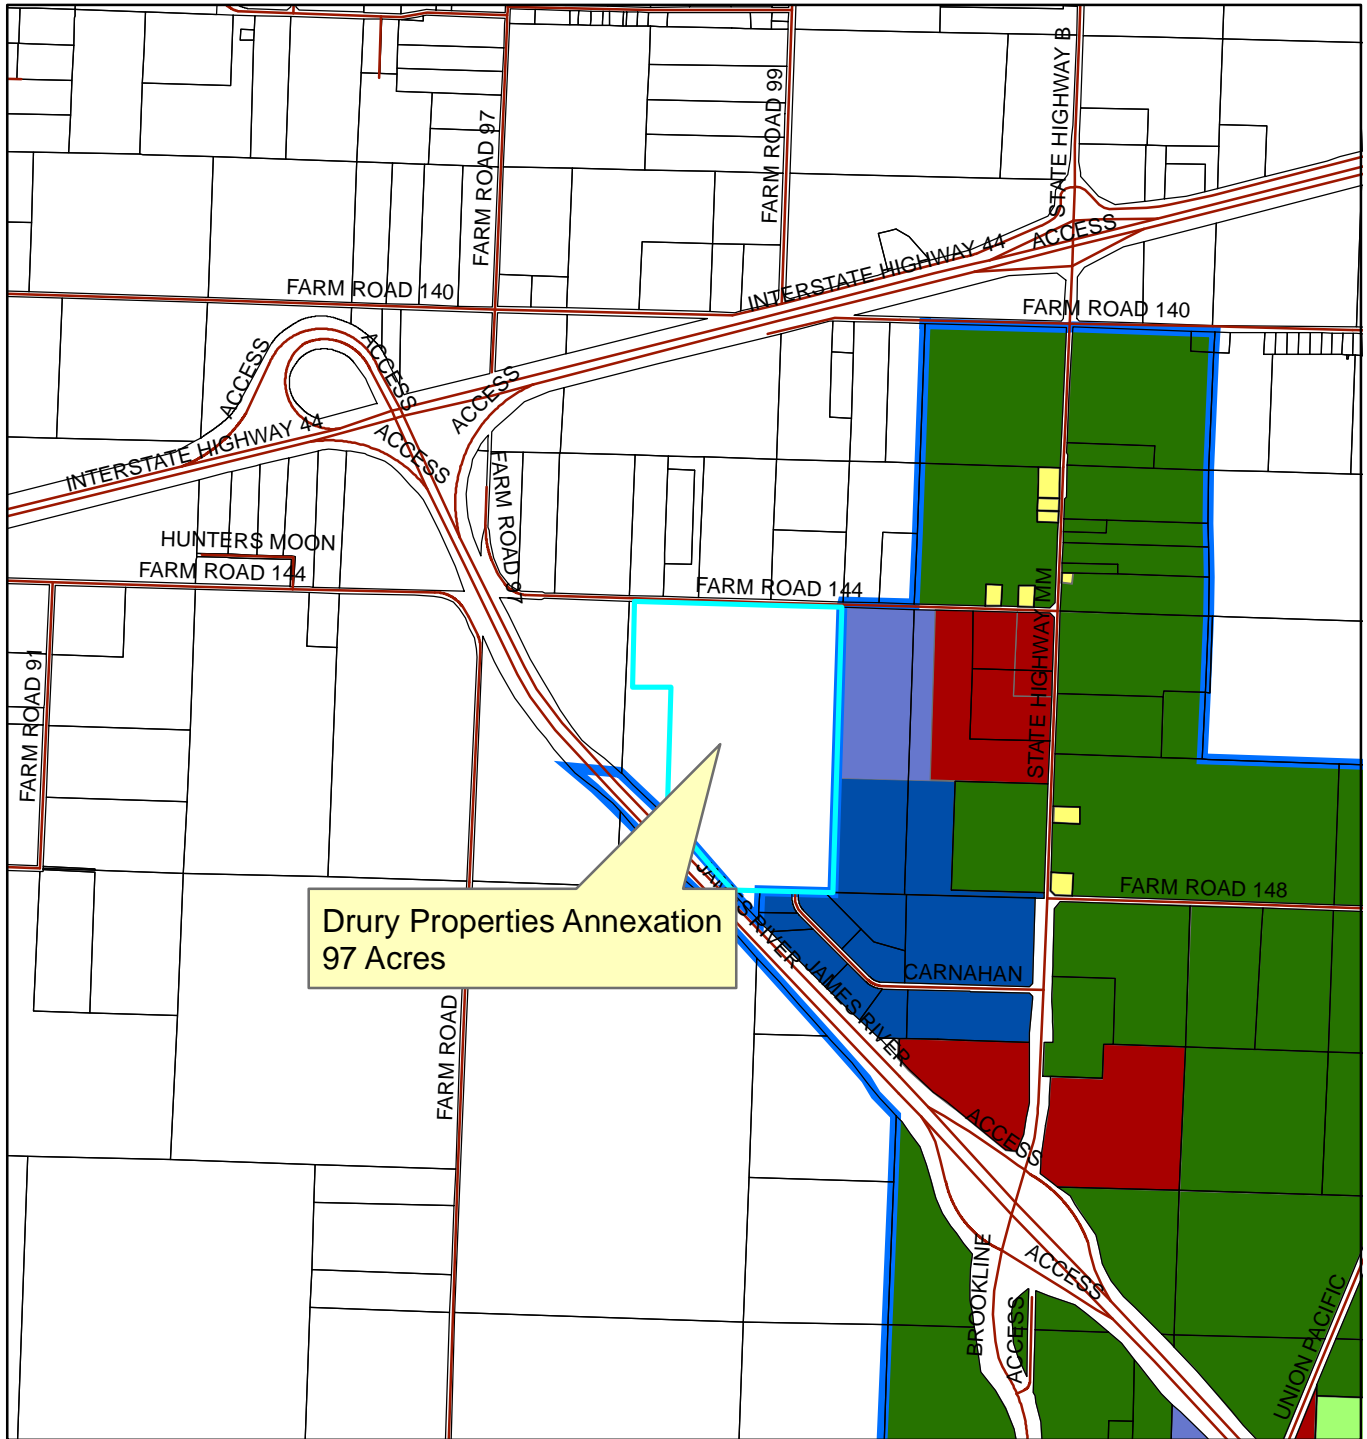

Drury Properties Annexation

01506090120
 Feet

Legend

- | | | |
|---------------------|----|----|
| Misc_5 | R2 | M2 |
| City_Limit_Republic | R3 | |
| AG | C1 | |
| MH | C2 | |
| PDD | M1 | |
| R1L | | |
| R1M | | |
| R1H | | |
| R1Z | | |