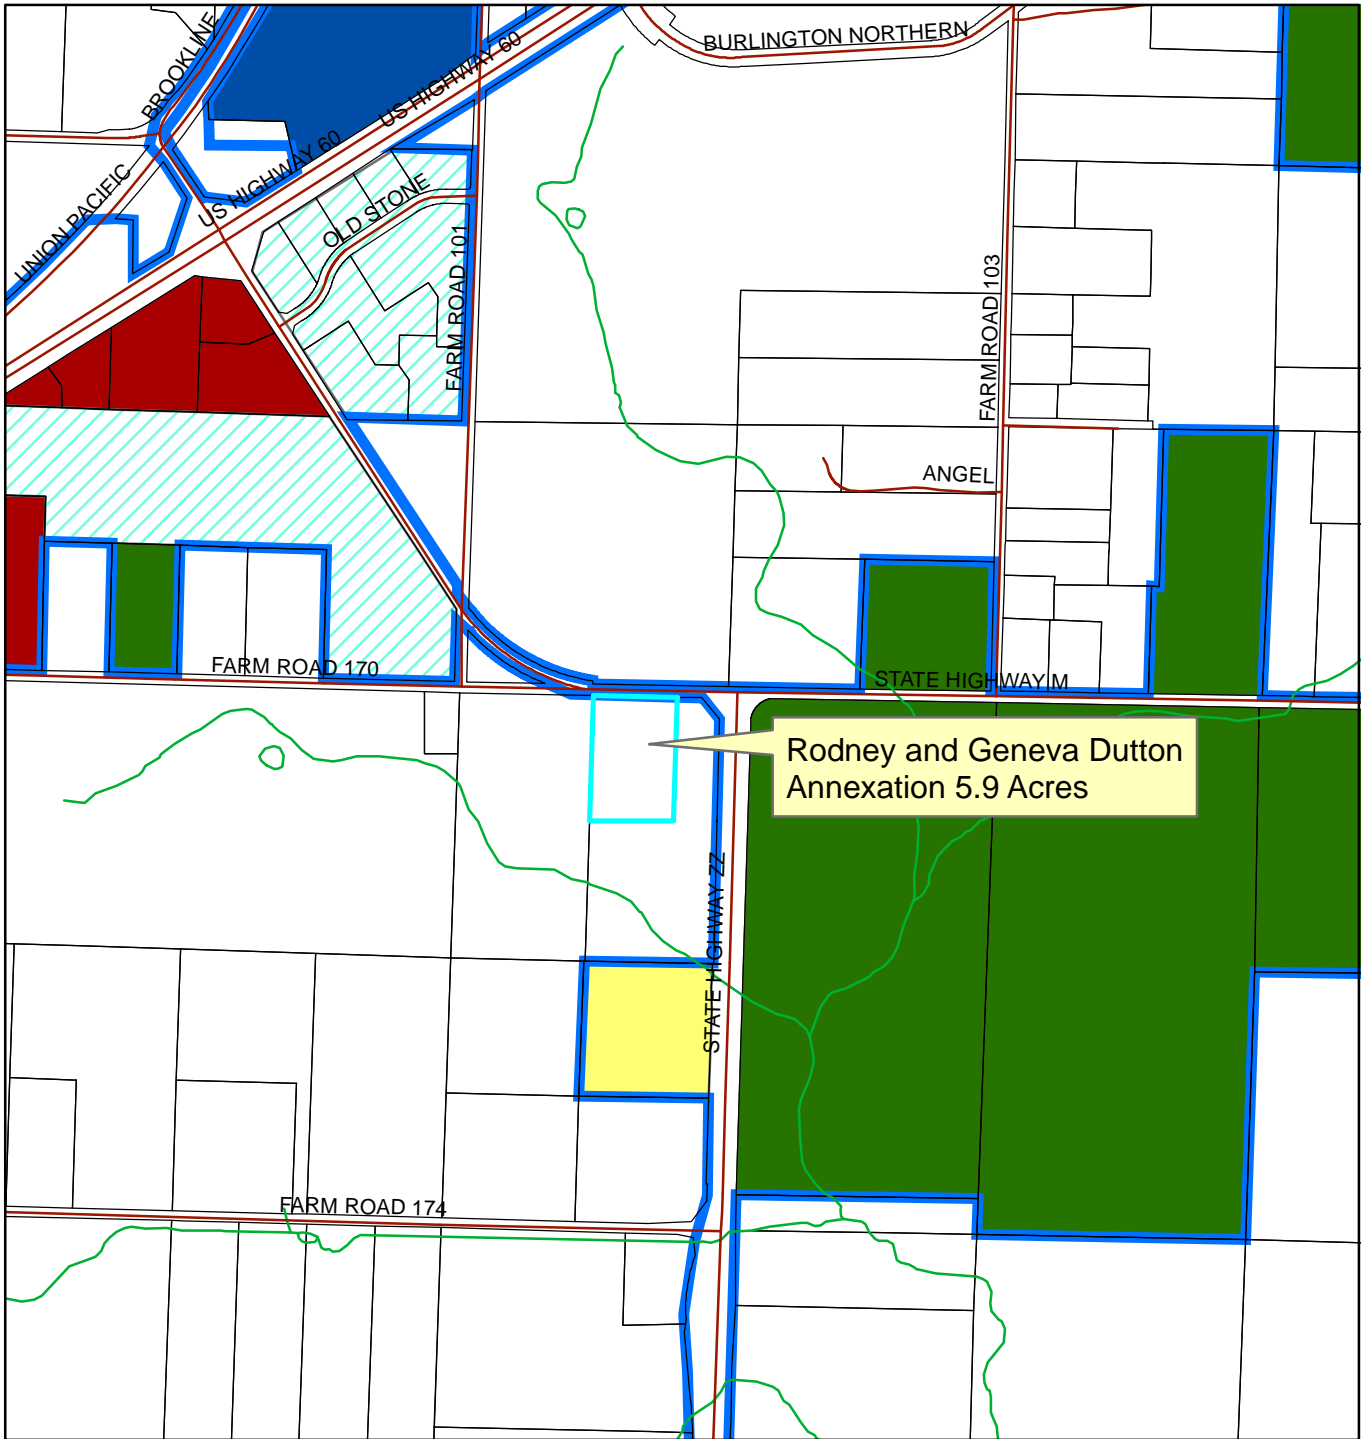

# Rodney and Geneva Dutton Annexation

Rodney and Geneva Dutton  
Annexation 5.9 Acres

01506090120  
Feet

## Legend

- |                     |    |    |
|---------------------|----|----|
| City_Limit_Republic | R2 | M2 |
| AG                  | R3 |    |
| MH                  | C1 | C2 |
| PDD                 | M1 |    |
| R1L                 |    |    |
| R1M                 |    |    |
| R1H                 |    |    |
| R1Z                 |    |    |